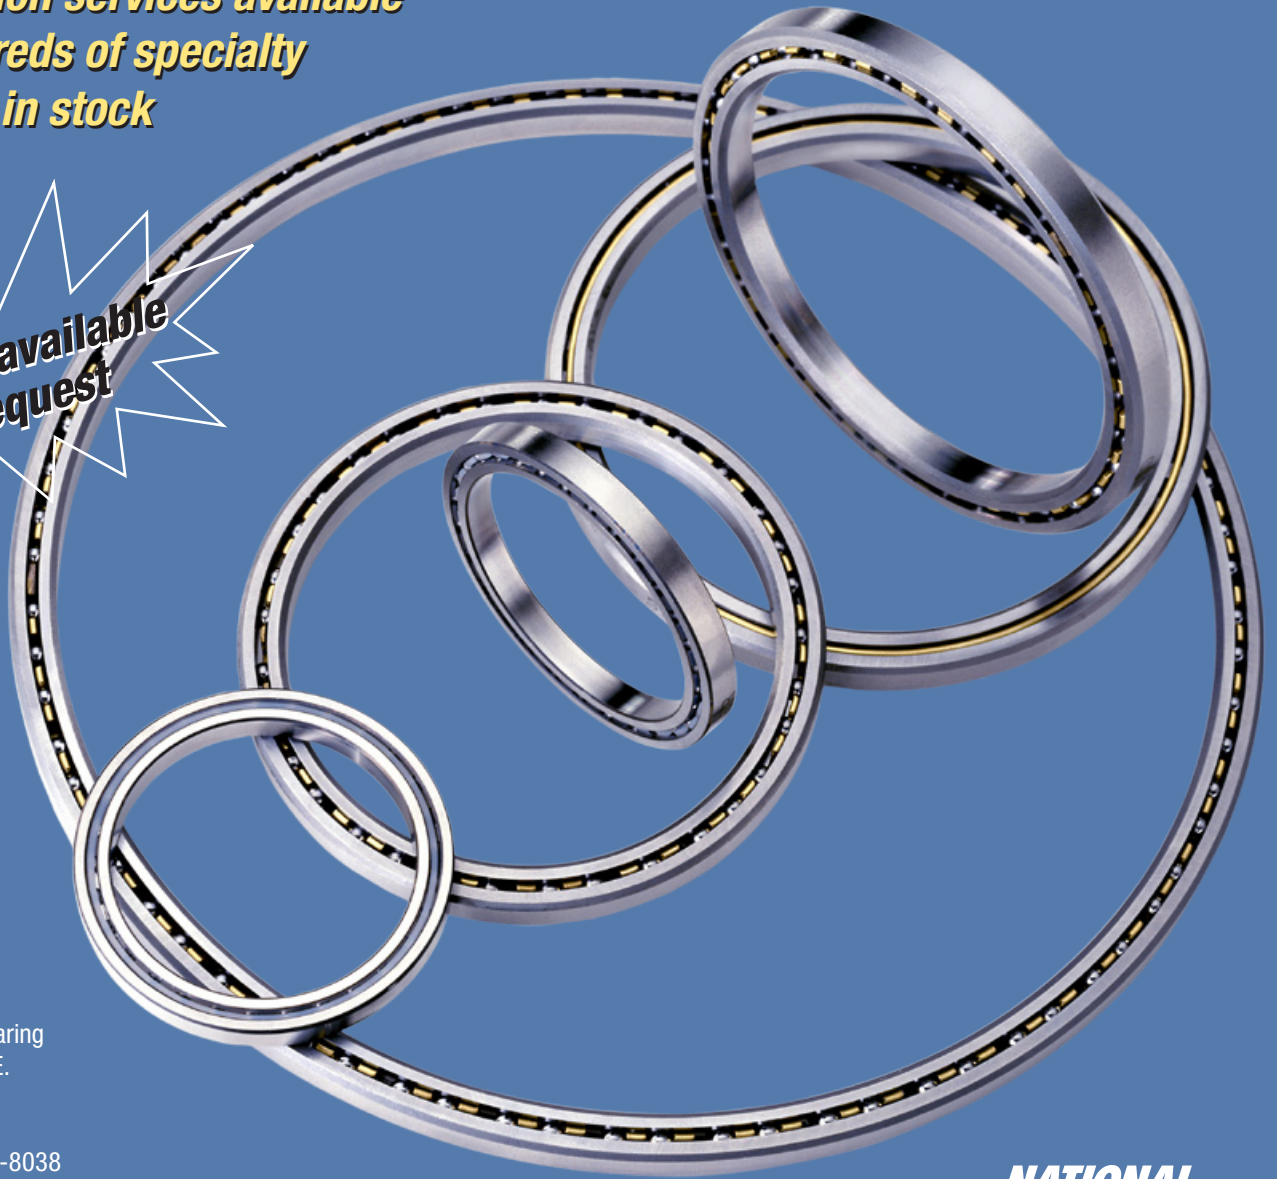

NATIONAL PRECISION BEARING

NPB

SILVERTHIN Stock List

*Relubrication services available
with hundreds of specialty
lubricants in stock*

**Specials available
on request**

Nation Precision Bearing
8152 304th Ave. S.E.
PO Box 5012
Preston, WA 98050
Toll Free: (800) 426-8038
Tel: (425) 222-5900
Fax: (425) 222-5950
Toll Free Fax: (888) 448-1153
sales@nationalprecision.com
www.nationalprecision.com

* Sealed bearing

SERIES DEFINITIONS	
A	ANGULAR
C	RADIAL
X	FOUR-POINT

PART INTERCHANGE	
KAYDON PREFIX	SILVERTHIN PREFIX
KA	SA
KB	SB
KC	SC
KD	SD
KF	SF
KG	SG
*JA	*JSA
*JB	*JSB
*JU	*JSU

PART IDENTIFICATION	
SILVERTHIN PREFIX	DIMENSIONS
SAA	3/16 x 3/16
SA	1/4 x 1/4
JSA	1/4 x 1/4
SB	5/16 x 5/16
JSB	5/16 x 5/16
SC	3/8 x 3/8
JSU	1/2 x 5/8
SD	1/2 x 1/2
SF	3/4 x 3/4
SG	1 x 1